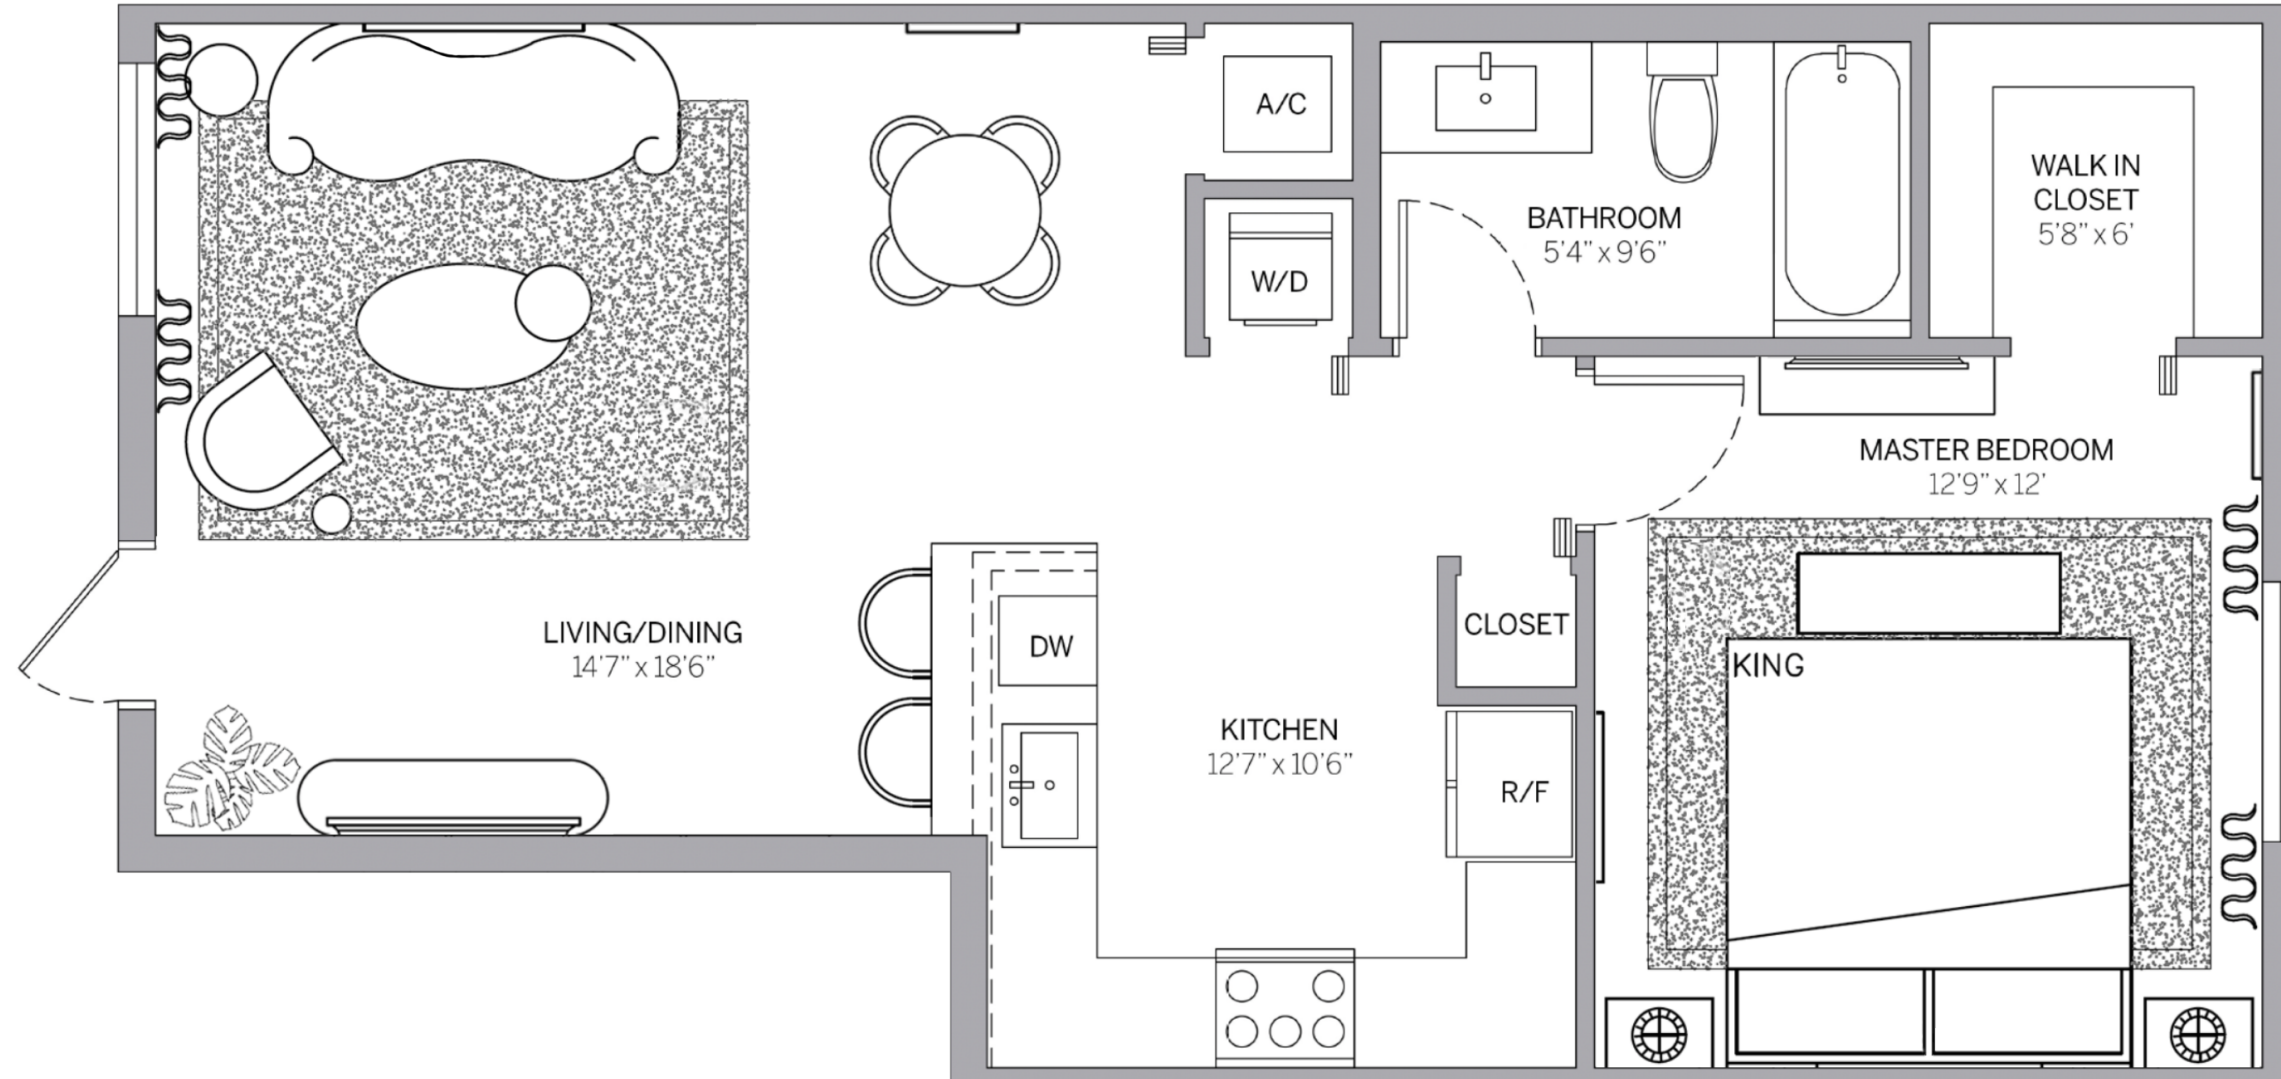

E

FLOOR PLAN (1BD / 1BTH)

703sq.ft.* | 65m²

GROUND, FIRST & SECOND FLOOR PLAN

ATLANTICA

AT DANIA BEACH

Floorplan E can also appear reversed as this diagram depicts Square footage is approximate, drawings are for representation only, are not drawn to any particular scale, and are subject to change without notice. Please refer back to a later version for more accurate square footage or contact the sales team for more up to date information.

Any renderings and depictions are conceptual only and are for the convenience of reference. They should not be relied upon as representations, express or implied, of the final detail of the Units nor the views from any of the Units.